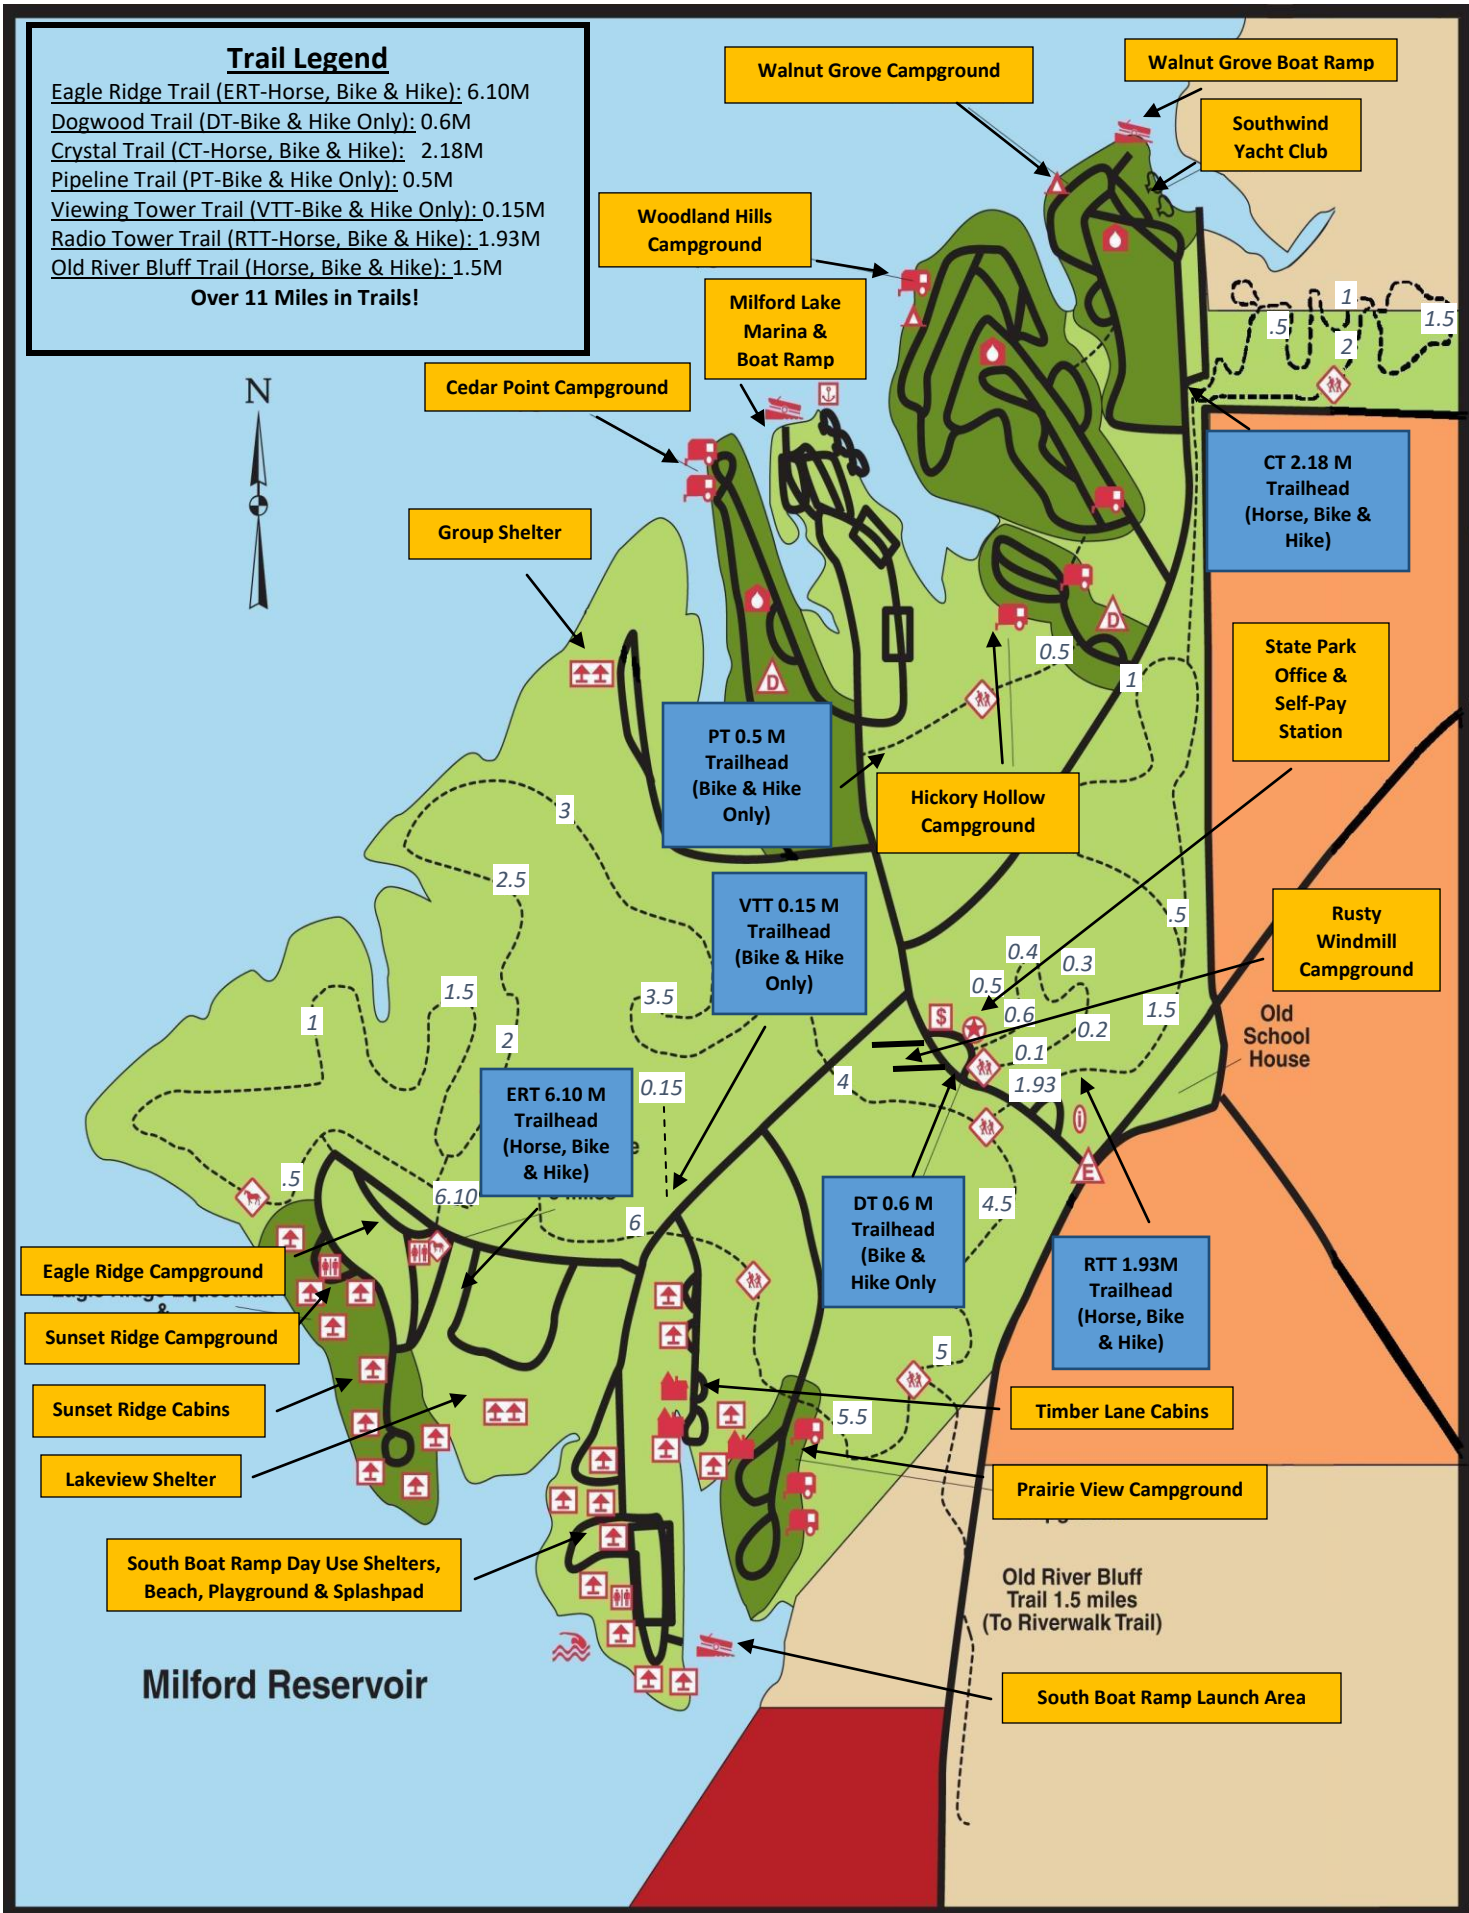

Milford State Park Trail Map

Trail Legend

Eagle Ridge Trail (ERT-Horse, Bike & Hike): 6.10M
 Dogwood Trail (DT-Bike & Hike Only): 0.6M
 Crystal Trail (CT-Horse, Bike & Hike): 2.18M
 Pipeline Trail (PT-Bike & Hike Only): 0.5M
 Viewing Tower Trail (VTT-Bike & Hike Only): 0.15M
 Radio Tower Trail (RTT-Horse, Bike & Hike): 1.93M
 Old River Bluff Trail (Horse, Bike & Hike): 1.5M
Over 11 Miles in Trails!

Milford Reservoir

Old River Bluff Trail 1.5 miles (To Riverwalk Trail)